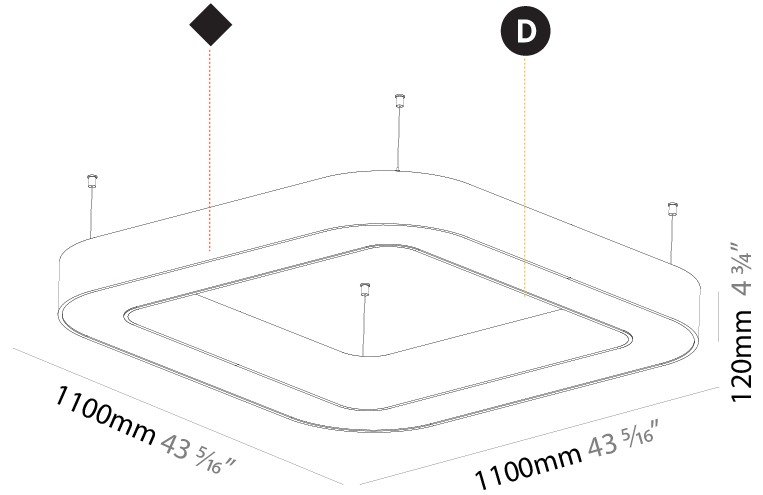

GENERAL

Series: Glorious
Subseries: Glorious Quantum
Brand: Prolicht
Division: Architectural
Mounting Type: Suspension
Mounting Location: Ceiling
Subcategory: Ambient

PHYSICAL

Shape: Square
Length (mm): 1100
Length (in): 43 ⁵/₁₆"
Width (mm): 1100
Width (in): 43 ⁵/₁₆"
Height (mm): 120
Height (in): 4 ³/₄"
Max. Overall Height (mm): 2120
Max. Overall Height (in): 83 ⁷/₁₆"
Light Distribution: Direct
Weight (kg): 13.125
Weight (lbs): 28.88
Diffuser: PMMA - Opal or Micro-Prism
Fixture Finish: SSR / BKV / CWI / CRY / HAB / LAG / UFT / ITA / RUA / RUR / MIC / FTG / MYG / TWT / LOD / PUS / FRO / FUP / KIA / POP / BLS / SPG / MEY / GOH / GUM / CHC / COM / ABZ / JAG / OBR / MOS / ROR
Fixture Material: Aluminum

ELECTRICAL

Lamp Type: LED (Zhaga Standard)
Input Wattage (W): 60
Total Output Wattage (W): 48 / 38.4 (3500K)
Dimming: Non-Dimming / Phase Dimming (120Vac only) / 0-10V Dimming
Driver Included: Yes
Driver Location: Integrated
Driver Type: Constant Current - 120 / 277Vac
Driver Class: Class 2
Input Voltage (V): 120 - 277
Constant Current (MA): 350 / 1200 (3500K)

LED

Color Temperature (°K): 3000 / 3500 / 4000
Max. Delivered Lumen (lm): 5540 / 5733 / 5850
CRI: >80 CRI
Efficiency (%): 65
Lamp Life (hrs): 50000

OPTICAL

RATINGS AND CERTIFICATIONS

Certified By: Certified for North American Standards
IP rating: IP20